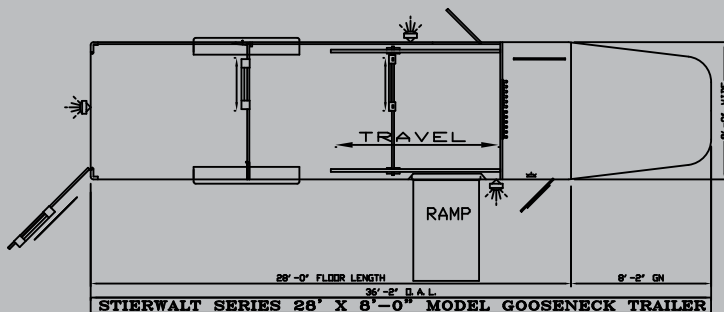

1-877-CTM-TRLR

www.cimarrontrailers.com