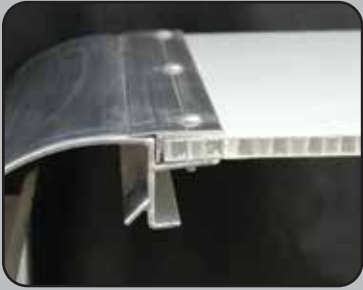

Cimarron Trailers has teamed up with club calf legend Kirk Stierwalt to design the perfect club calf trailer. The Stierwalt Pro Package has all the most useful trailer features for hauling club calves like storage for your grooming chute, side ramp, and effortless traveling center gate. Plus if you're looking for that show stopping Stierwalt style, you can combine the Stierwalt Signature Series exterior options with your Stierwalt Pro Package trailer for a trailer that gets the job done while turning heads. Cimarron has also compiled a list of Kirk Stierwalt's favorite trailer features that can be added individually to any Cimarron trailer such as air ride suspension, hydraulic jacks and the lighted sign on the front of the gooseneck.

Cimarron Standard:

Insulated Roof

Interlocking Floor on 4" centers

Heavy Duty Hinges with Grease Zerts

LED Lighting

Traveling Center Gate

Side Ramp

Exterior Tie Rails

Inlaid Brand in Side Slat

Stierwalt Suggested Options:

Equalizer Hydraulic Jack

LED Dome Light

Lighted Front Sign

Shelf with Clothes Bar

LED Awning Light

Air Ride Axles