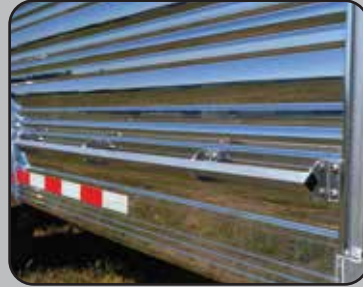

Cimarron Trailers has teamed up with club calf legend Kirk Stierwalt to design the perfect club calf trailer. The Stierwalt Pro Package has all the most useful trailer features for hauling club calves like storage for your grooming chute, side ramp, and effortless traveling center gate. Plus if you're looking for that show stopping Stierwalt style, you can combine the Stierwalt Signature Series exterior options with your Stierwalt Pro Package trailer for a trailer that gets the job done while turning heads. Cimarron has also compiled a list of Kirk Stierwalt's favorite trailer features that can be added individually to any Cimarron trailer such as air ride suspension, hydraulic jacks and the lighted sign on the front of the gooseneck.

Cimarron Standard:

Insulated Roof

Interlocking Floor on 4" centers

Heavy Duty Hinges with Grease Zerts

LED Lighting

Traveling Center Gate

Side Ramp

Exterior Tie Rails

Inlaid Brand in Side Slat

Stierwalt Suggested Options:

Equalizer Hydraulic Jack

LED Dome Light

Lighted Front Sign

Shelf with Clothes Bar

LED Awning Light

Air Ride Axles