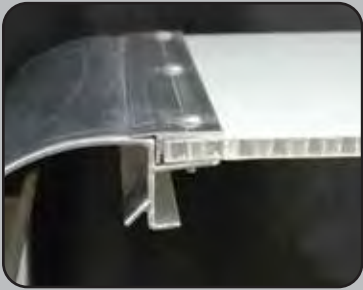

Low Profile Livestock Trailer

Showstar Bumper Pull

Showstar with Polished Aluminum
and Black Side Sheet

Showstar with Drop Down Windows

better by design. it's the Cimarron Way

Cimarron's signature attention to detail makes the SHOWSTAR the premiere low profile product on the market. The SHOWSTAR is hand-crafted with the exceptional features standard to all Cimarron trailers including an insulated roof, tongue & groove –interlocking flooring with cross-members on 4" centers, and extruded aluminum hinges with grease zerts. Cimarron is focused on the safety and comfort of your livestock during transport. Modern design elements from radius edges on extrusions to ultra-quiet latches, make a Cimarron Trailer a pleasure to haul and operate. They are also loaded with innovative features that make hauling smaller animals easier, like our versatile pen management system and standard rear ramp. SHOWSTAR models are available in variety of heights, widths, and lengths. Each SHOWSTAR model can be customized to meet your individual style and needs.

Cimarron Standard Features:

Insulated Roof

Interlocking Floor on 4" centers

Easy to Reconfigure Pens

LED Lighting

Custom Options:

LED Awning Light

LED Dome Light

Fold Down Bus Windows

Inlaid Hog

Adjustable Pens

Painted Extrusions

Max Air Fans

Lighted Front Sign

Side Ramp

Split Ramp Over