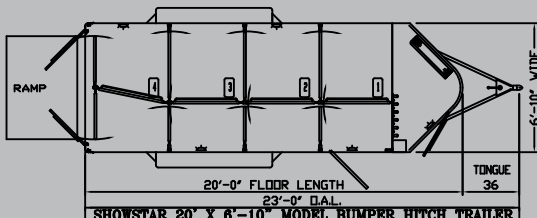

1-877-CTM-TRLR

www.cimarrontrailers.com