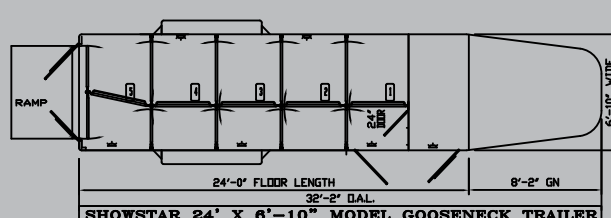

1-877-CTM-TRLR

www.cimarrontrailers.com