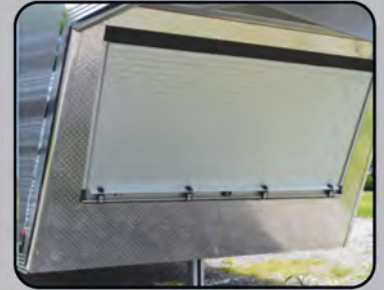

## **better by design. it's the Cimarron Way**

Cimarron's TRANSTAR models are built for both commercial cargo and recreational use. Each TRANSTAR is hand-crafted with the exceptional features standard to all Cimarron trailers including an insulated roof, tongue and groove flooring with cross members on 4" centers, and extruded aluminum hinges with grease zerts. TRANSTAR models can be totally customized to meet your individual style and needs. Whether you are hauling a vehicle, need a concession trailer, or mobile marketing unit, we can create what you are looking for.

## Cimarron Standard Features:

Insulated Roof

Interlocking Floor on 4" centers

Heavy Duty Hinges with Grease Zerts

LED Lighting

## Custom Options:

Air Ride Axles

Aluminum Shelving

Concession Windows

Enclosed Front Gooseneck

Equalizer Hydraulic Jack

Full Width Ramp

Glass Doors