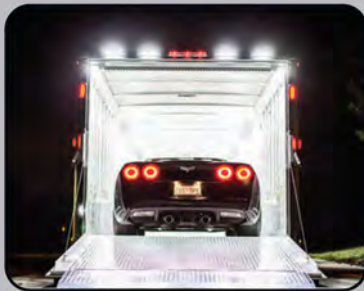

Full Width Ramp