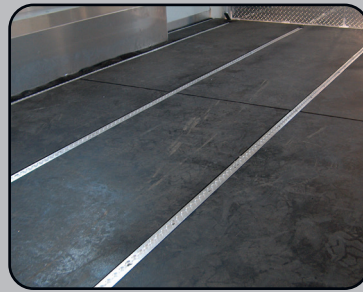

Air Line Track