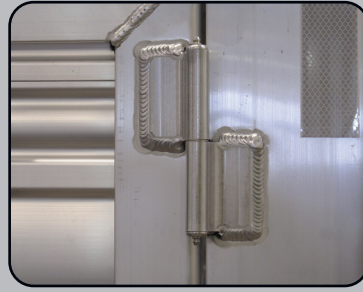

### **better by design. it's the Cimarron Way**

Cimarron's TRANSTAR models are built for both commercial cargo and recreational use. Each TRANSTAR is hand-crafted with the exceptional features standard to all Cimarron trailers including an insulated roof, tongue and groove flooring with cross members on 4" centers, and extruded aluminum hinges with grease zerts. TRANSTAR models can be totally customized to meet your individual style and needs. Whether you are hauling a vehicle, need a concession trailer, or mobile marketing unit, we can create what you are looking for.

**Cimarron Standard Features:**

Insulated Roof

Interlocking Floor on 4" centers

Heavy Duty Hinges with Grease Zerts

LED Lighting

**Custom Options:**

Air Ride Axles

Aluminum Shelving