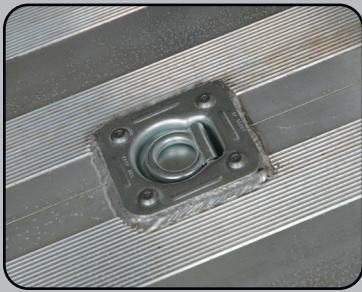

### **better by design. it's the Cimarron Way**

Cimarron's TRANSTAR models are built for both commercial cargo and recreational use. Each TRANSTAR is hand-crafted with the exceptional features standard to all Cimarron trailers including an insulated roof, tongue and groove flooring with cross members on 4" centers, and extruded aluminum hinges with grease zerts. TRANSTAR models can be totally customized to meet your individual style and needs. Whether you are hauling a vehicle, need a concession trailer, or mobile marketing unit, we can create what you are looking for.

**Cimarron Standard Features:**

Insulated Roof

Interlocking Floor on 4" centers

Heavy Duty Hinges with Grease Zerts

LED Lighting

**Custom Options:**

Air Ride Axles

Aluminum Shelving

Concession Windows

Enclosed Front Gooseneck

Equalizer Hydraulic Jack

Full Width Ramp

Glass Doors

Inlaid Logo

In Floor Tie Rings

LED Awning Light