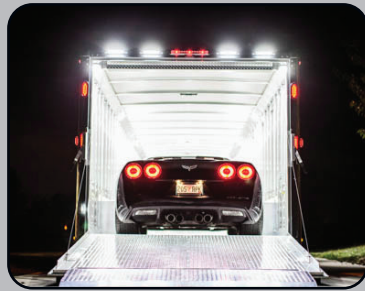

### **better by design. it's the Cimarron Way**

Cimarron's TRANSTAR models are built for both commercial cargo and recreational use. Each TRANSTAR is hand-crafted with the exceptional features standard to all Cimarron trailers including an insulated roof, tongue and groove flooring with cross members on 4" centers, and extruded aluminum hinges with grease zerts. TRANSTAR models can be totally customized to meet your individual style and needs. Whether you are hauling a vehicle, need a concession trailer, or mobile marketing unit, we can create what you are looking for.

**Cimarron Standard Features:**

Insulated Roof

Interlocking Floor on 4" centers

Heavy Duty Hinges with Grease Zerts

LED Lighting

**Custom Options:**

Air Ride Axles

Aluminum Shelving

Concession Windows

Enclosed Front Gooseneck

Equalizer Hydraulic Jack

Full Width Ramp

Glass Doors

Inlaid Logo

In Floor Tie Rings

LED Awning Light