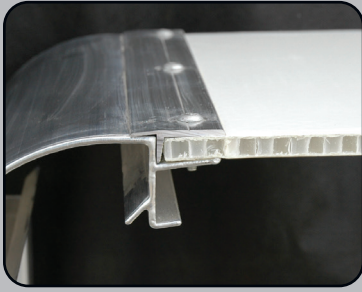

### **better by design. it's the Cimarron Way**

Cimarron's TRANSTAR models are built for both commercial cargo and recreational use. Each TRANSTAR is hand-crafted with the exceptional features standard to all Cimarron trailers including an insulated roof, tongue and groove flooring with cross members on 4" centers, and extruded aluminum hinges with grease zerts. TRANSTAR models can be totally customized to meet your individual style and needs. Whether you are hauling a vehicle, need a concession trailer, or mobile marketing unit, we can create what you are looking for.

**Cimarron Standard Features:**

Insulated Roof

Interlocking Floor on 4" centers

Heavy Duty Hinges with Grease Zerts

LED Lighting

**Custom Options:**

Air Ride Axles

Aluminum Shelving